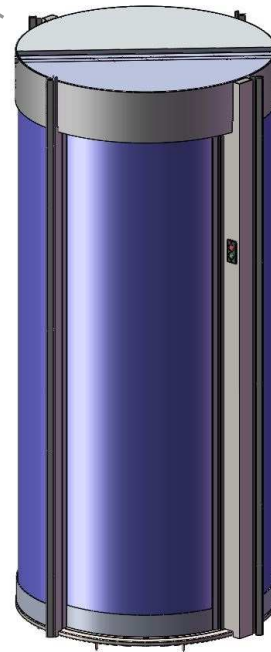

New Security Portal R62_ST

record, your global partner for entrance solutions

→ **Low ceiling height requested**
The height of the canopy (220mm) allows the installation even if the space under the ceiling is reduced (min. 2450mm).

→ **Reliability**
Based on components from the record product range, such as DFA127, curved doors and the FlipFlow.

→ **Easy to implement**
No need of big structural work:
- Installation on finished floor or pedestal
- Very low sensibility to the external light

→ **3D Camera to detect the Piggybacking**
Thanks to the high security level, two people cannot pass through the portal even if with collusion

→ **Extended connectivity**
Up to 16 dry contact outputs
TCP/IP connection available for integration into a supervisor's software (software not included)